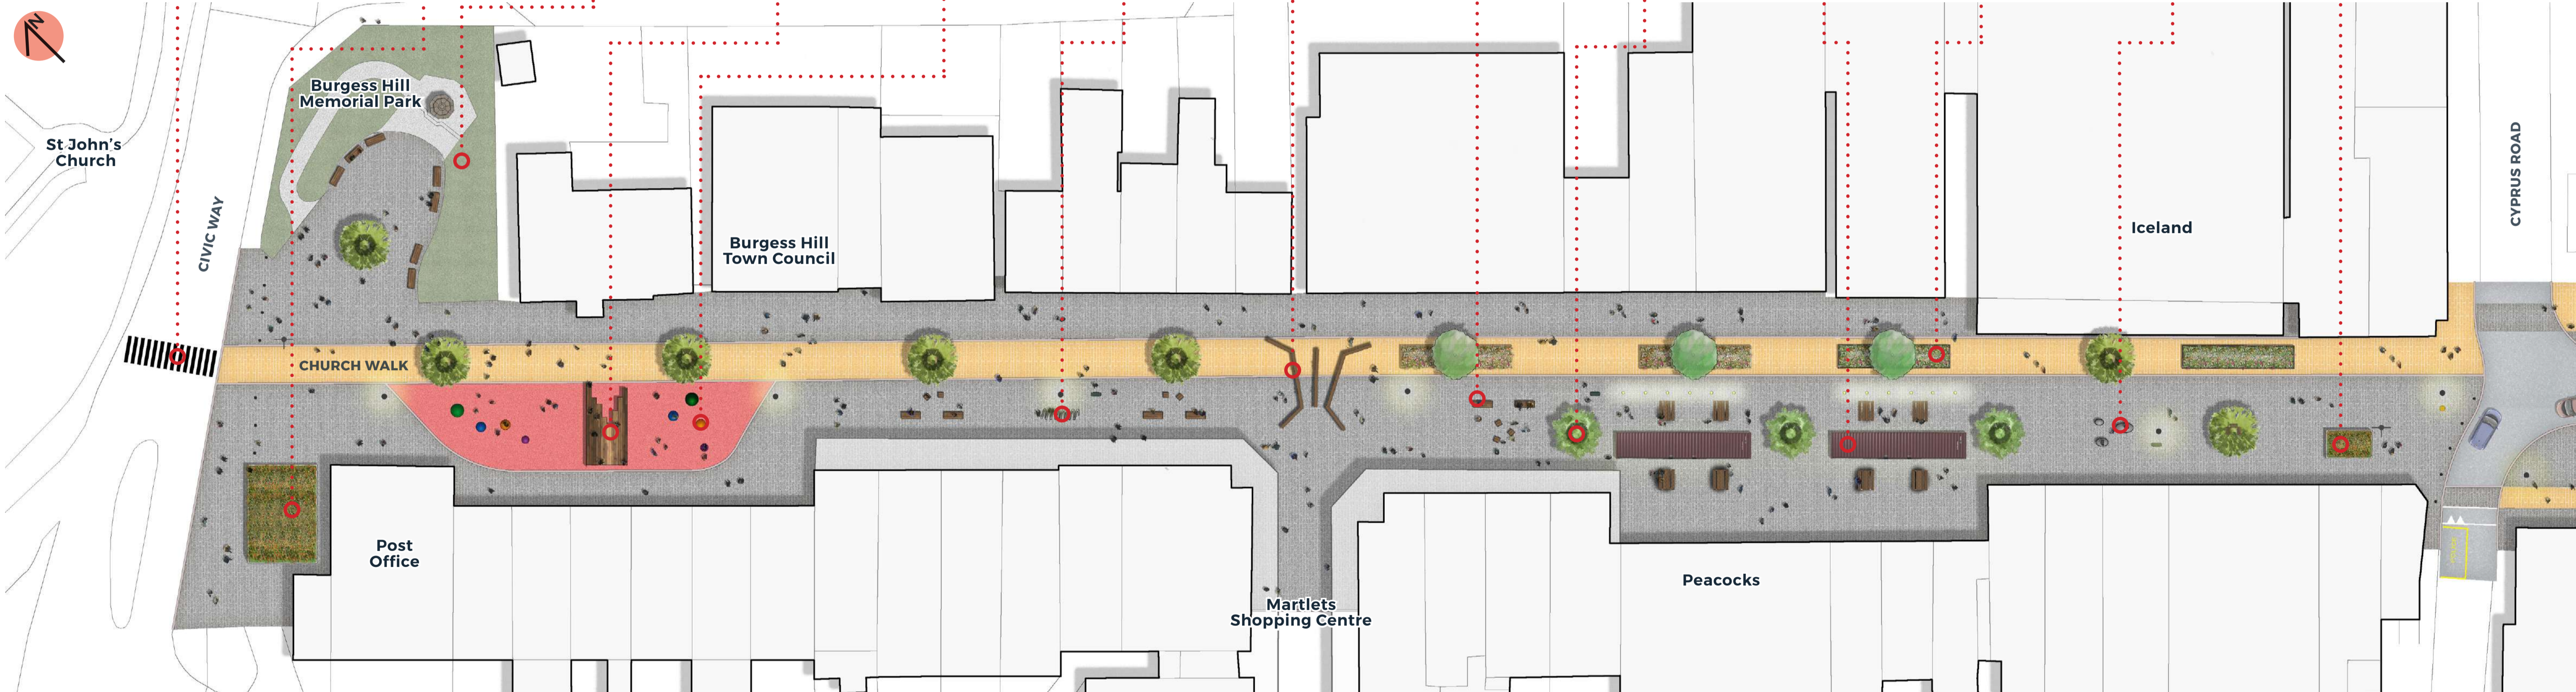

Pedestrian crossing with public art opportunity to improve access to areas in the North West

Opportunities to integrate Memorial Park within street scape design

Interactive play elements within wider events space

Public art opportunity

Tree guard with incorporated seating

Green street initiative

Cycle shelter with green roof

Cycle hub with green roof

Amphitheatre seating for community events

Public art opportunity

Social seating

Community structure for arts/craft/food/markets

Pebble seating art sculpture

Crossing Relocated	Transitory Space	Active Space	Wayfinding Element	Active Space	Transitory Space
--------------------	------------------	--------------	--------------------	--------------	------------------

Buff Clay Paving	Dark Grey Clay Paving	Rubber Crumb Surface	Silver Grey Textured Kerb	Street Lighting	Spot Lighting	Wayfinding finger posts	Recycling bins	Bollards	Outdoor seating	Social Seating	People	Maple tree <i>Acer campestre</i> 'Elsrijk'	Lime tree <i>Tilia cordata</i> 'Greenspire'	Crab Apple tree <i>Malus</i> 'Evereste'